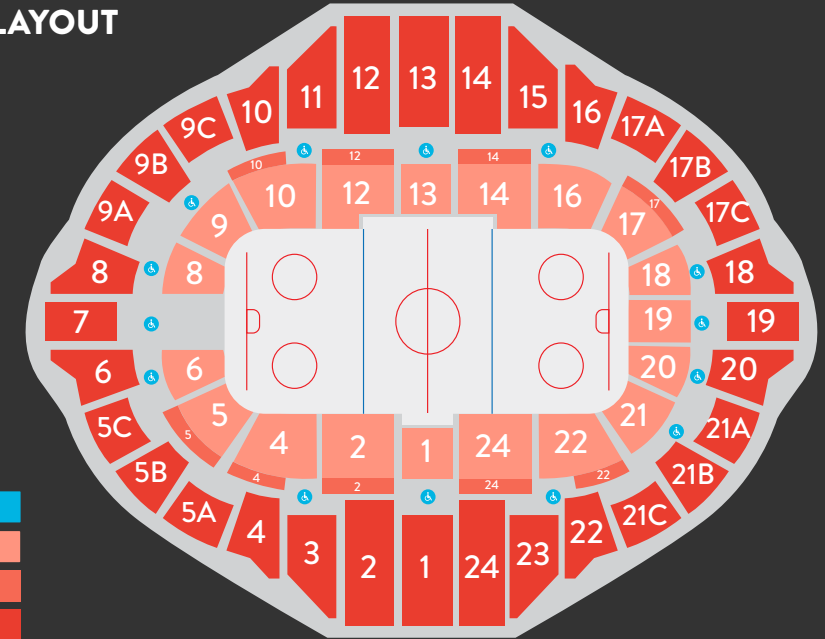

361 C

COLOR ASSOCIATIONS

ARENA

THEATER

CONVENTION HALLS

MEETING ROOMS

MAPS

BASKETBALL LAYOUT

Accessible
Riser
Lower Bowl
Mezzanine
Upper Bowl

HOCKEY LAYOUT

Accessible
Lower Bowl
Mezzanine
Upper Bowl

MAPS

MAPS

THEATRE LAYOUT

MAPS

DIRECTORY