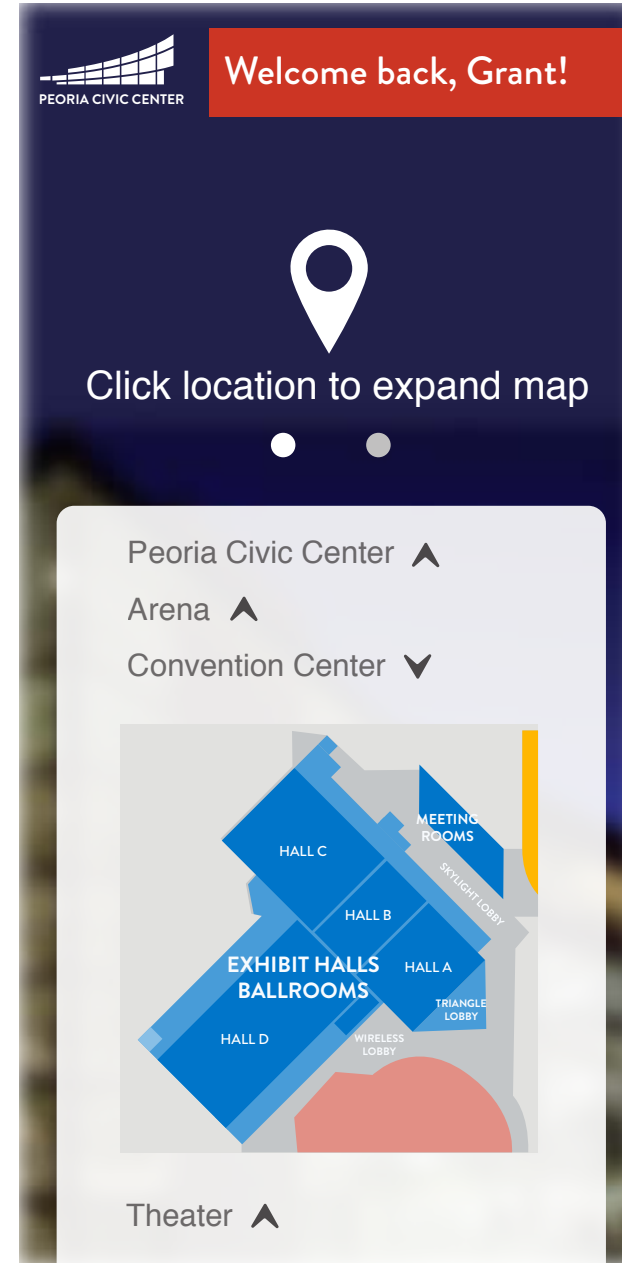

PEORIA CIVIC CENTER

Welcome back, Grant! ☰

57 Total Points

REDEEMABLE CONCESSIONS

- 8pts.** Non-Alcoholic Beverage
- 12pts.** Alcoholic Beverage
- 10pts.** Popcorn
- 12pts.** Hot Dog

MOBILE APP

MOBILE APP

CONCLUSION

- Clean, modern, and attention grabbing visual identity
- Uses preexisting signage/mounting with a fresh and updated appearance, not a complete overall
- Signage and iconography creates clarity and simplicity
- Unified, consistent, and functional wayfinding system