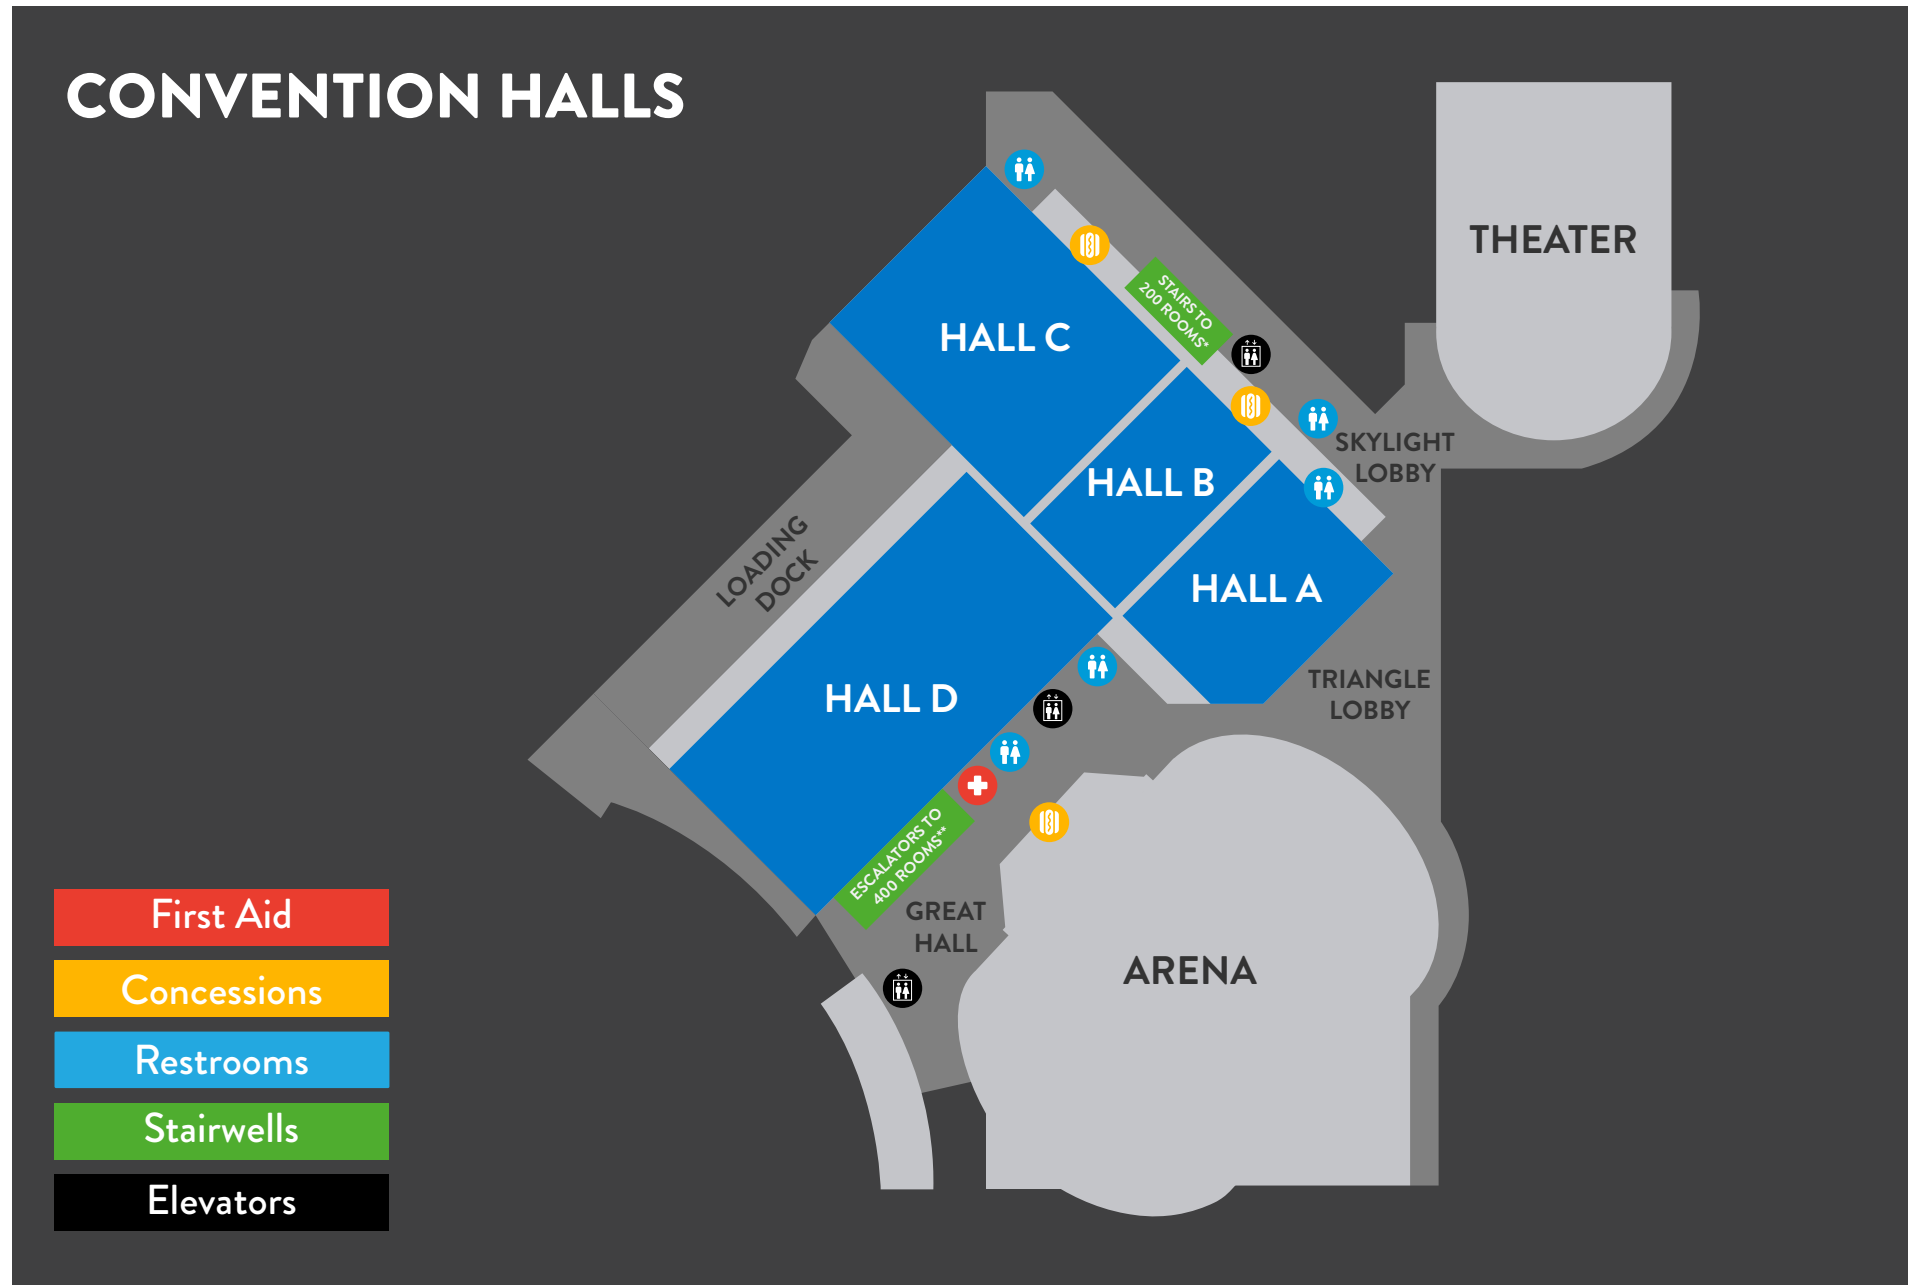

Accessible
Riser
Lower Bowl
Mezzanine
Upper Bowl

HOCKEY LAYOUT

Accessible
Lower Bowl
Mezzanine
Upper Bowl

MAPS

MAPS

THEATRE LAYOUT

MAPS

DIRECTORY

WELCOME TO THE
PEORIA CIVIC CENTER

★ YOU ARE HERE
+ FIRST AID
♿ RESTROOMS
🍷 CONCESSIONS
🛗 ELEVATORS

1 GREAT HALL ENTRANCE
2 TOYOTA BOX OFFICE ENTRANCE
3 TERRAZZO ENTRANCE
4 MONROE THEATER ENTRANCE
5 FULTON THEATER ENTRANCE
6 SKYLIGHT LOBBY ENTRANCE
7 TRIANGLE LOBBY ENTRANCE
8 ARENA ENTRANCE
9 ARENA ENTRANCE
10 ARENA VIP ENTRANCE

ARENA ICONOGRAPHY

SECTION
12

- EXIT
- FIRST AID
- ATM
- BEVERAGES
- RESTROOMS

SECTION
18

- EXIT
- SMOKING AREA
- CONCESSIONS
- WOMENS RESTROOM

ARENA SECTION MARKERS

ARENA SECTION MARKERS

GRANT EARLY
KATIE FREDRICH