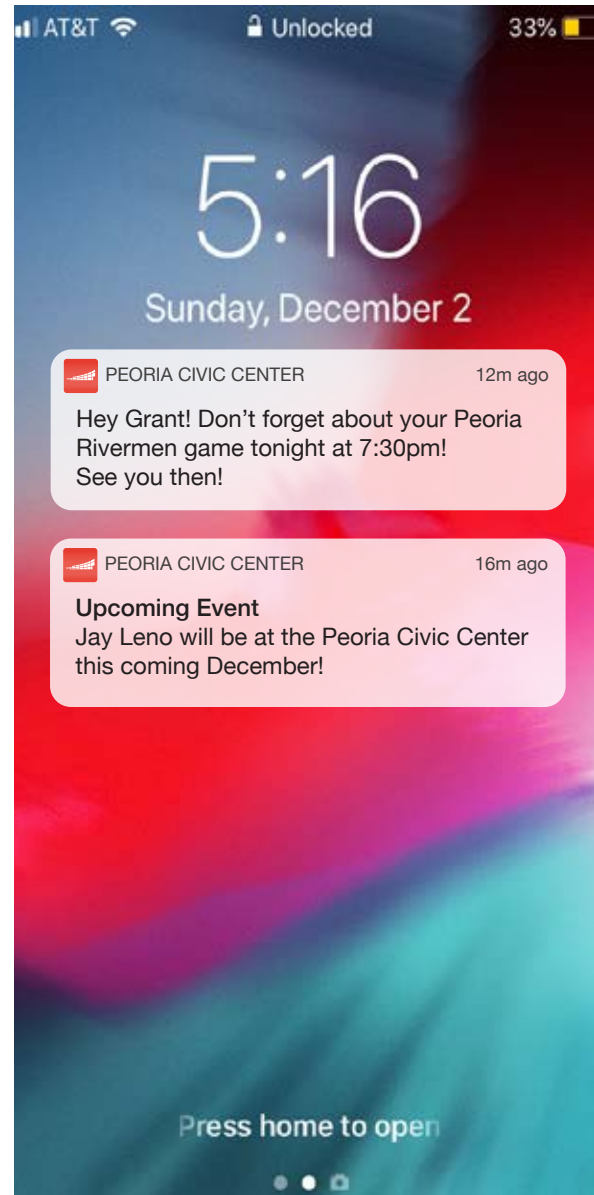

PEORIA CIVIC CENTER

Welcome back, Grant! ☰

57 Total Points

REDEEMABLE CONCESSIONS

- 8pts.** Non-Alcoholic Beverage
- 12pts.** Alcoholic Beverage
- 10pts.** Popcorn
- 12pts.** Hot Dog

MOBILE APP

MOBILE APP

CONCLUSION

- Clean, modern, and attention grabbing visual identity
- Uses preexisting signage/mounting with a fresh and updated appearance, not a complete overall
- Signage and iconography creates clarity and simplicity
- Unified, consistent, and functional wayfinding system