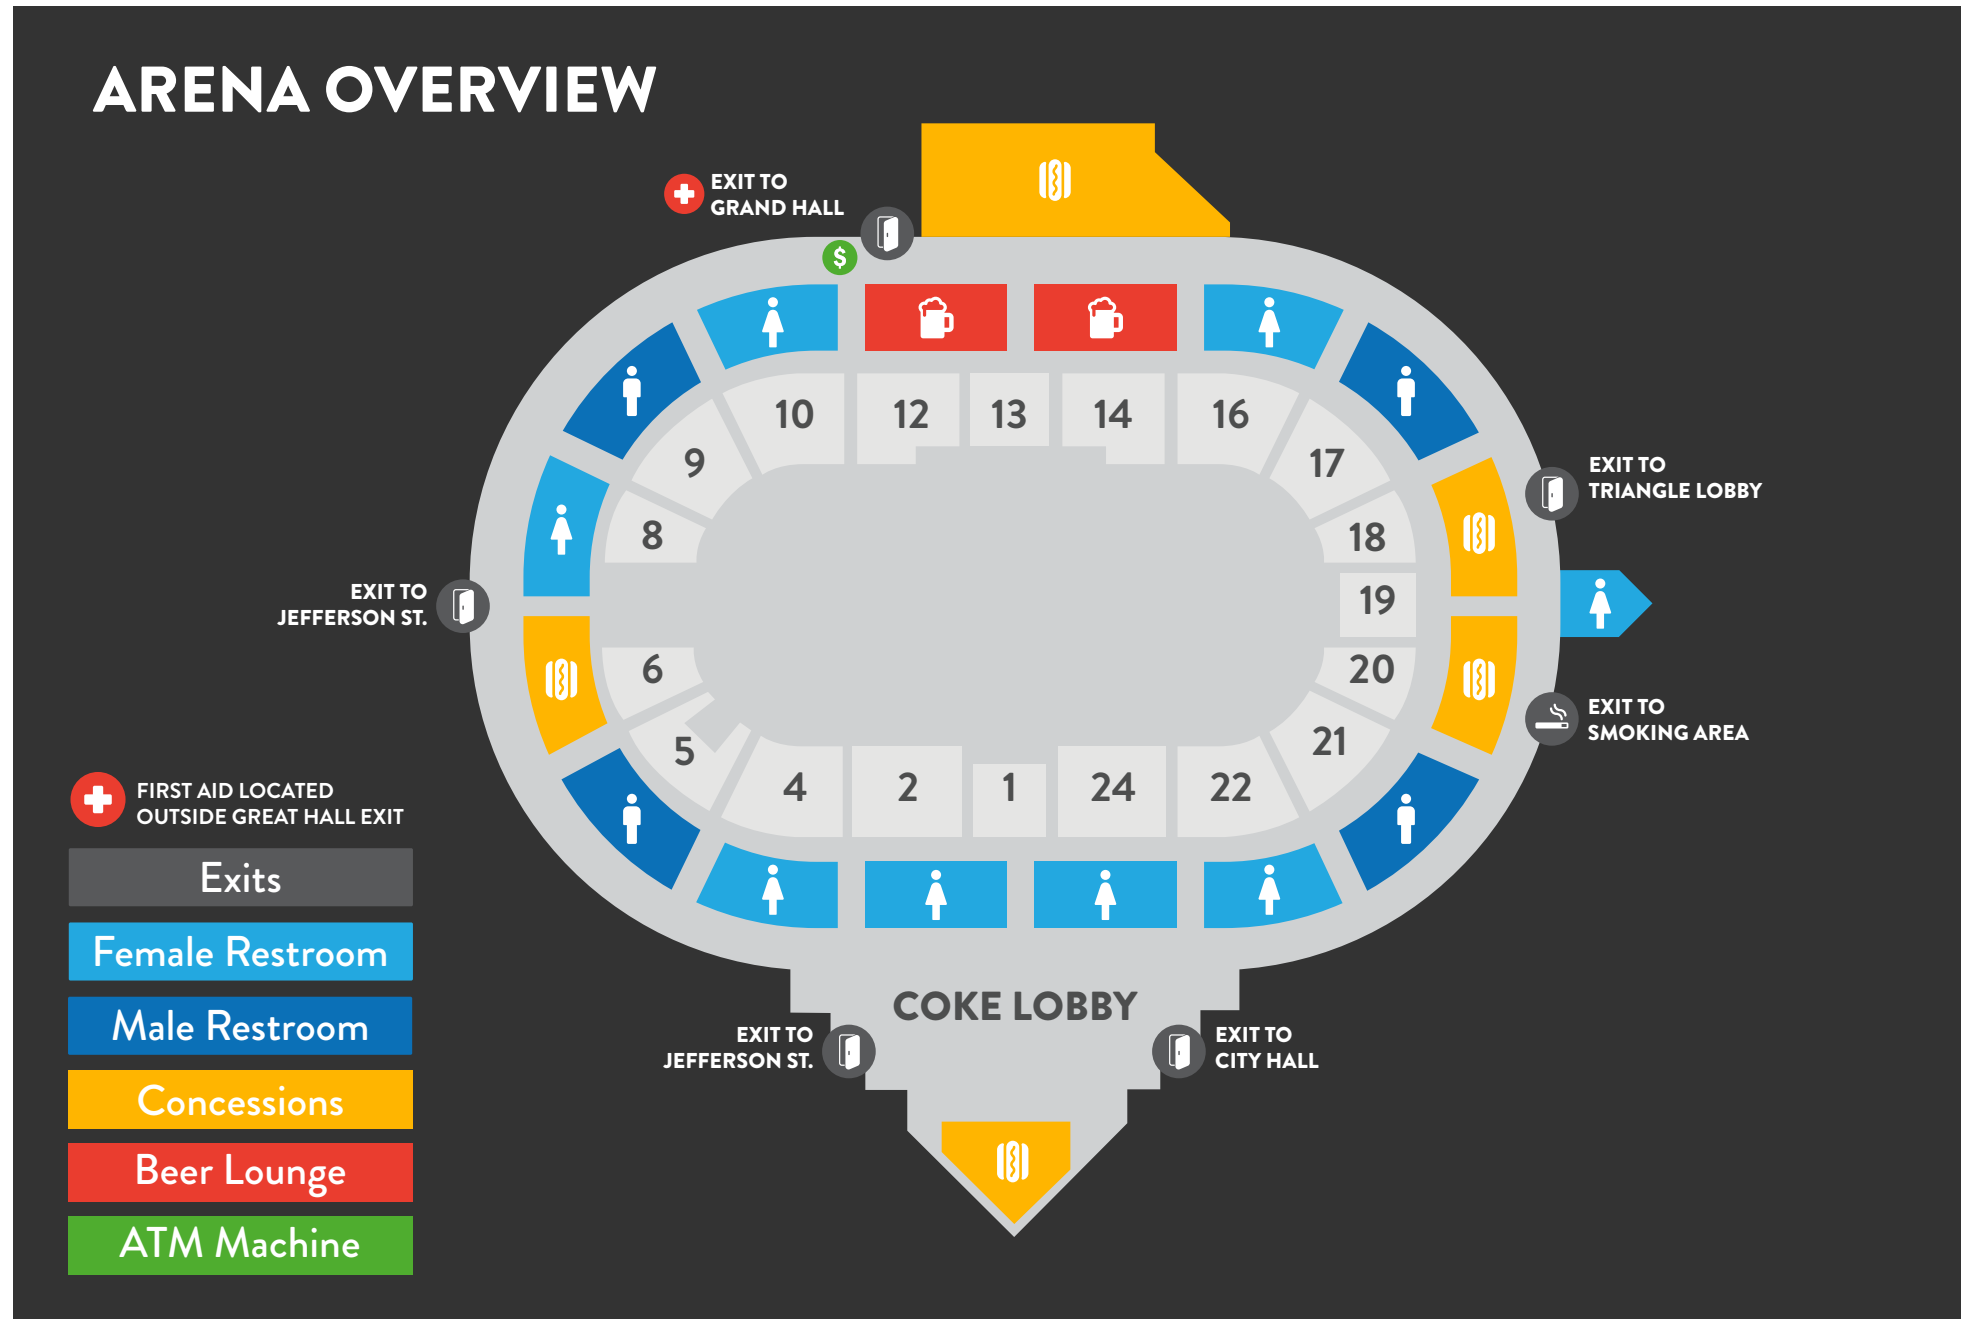

361 C

COLOR ASSOCIATIONS

ARENA

THEATER

CONVENTION HALLS

MEETING ROOMS

MAPS

BASKETBALL LAYOUT

Accessible
Riser
Lower Bowl
Mezzanine
Upper Bowl

HOCKEY LAYOUT

Accessible
Lower Bowl
Mezzanine
Upper Bowl

MAPS

MAPS

THEATRE LAYOUT

MAPS

DIRECTORY

WELCOME TO THE
PEORIA CIVIC CENTER

★ YOU ARE HERE
+ FIRST AID
♿ RESTROOMS
🍷 CONCESSIONS
🛗 ELEVATORS

1 GREAT HALL ENTRANCE
2 TOYOTA BOX OFFICE ENTRANCE
3 TERRAZZO ENTRANCE
4 MONROE THEATER ENTRANCE
5 FULTON THEATER ENTRANCE
6 SKYLIGHT LOBBY ENTRANCE
7 TRIANGLE LOBBY ENTRANCE
8 ARENA ENTRANCE
9 ARENA ENTRANCE
10 ARENA VIP ENTRANCE

ARENA ICONOGRAPHY

SECTION
12

- EXIT
- FIRST AID
- ATM
- BEVERAGES
- RESTROOMS

SECTION
18

- EXIT
- SMOKING AREA
- CONCESSIONS
- WOMENS RESTROOM

ARENA SECTION MARKERS

ARENA SECTION MARKERS

GRANT EARLY
KATIE FREDRICH