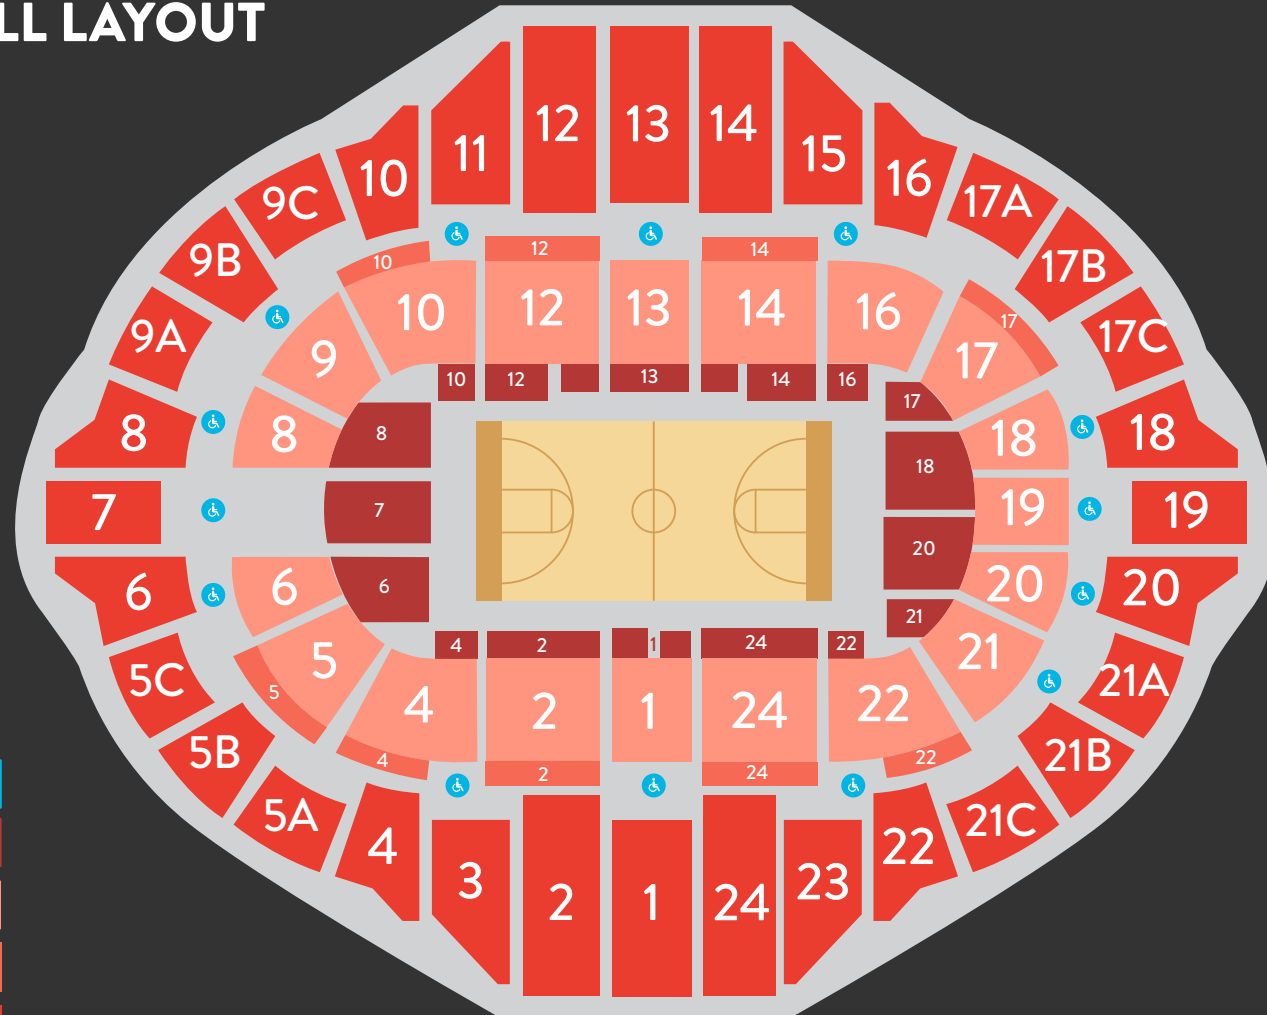

361 C

COLOR ASSOCIATIONS

ARENA

THEATER

CONVENTION HALLS

MEETING ROOMS

MAPS

BASKETBALL LAYOUT

Accessible
Riser
Lower Bowl
Mezzanine
Upper Bowl

HOCKEY LAYOUT

Accessible
Lower Bowl
Mezzanine
Upper Bowl

MAPS

MAPS

THEATRE LAYOUT

MAPS

DIRECTORY