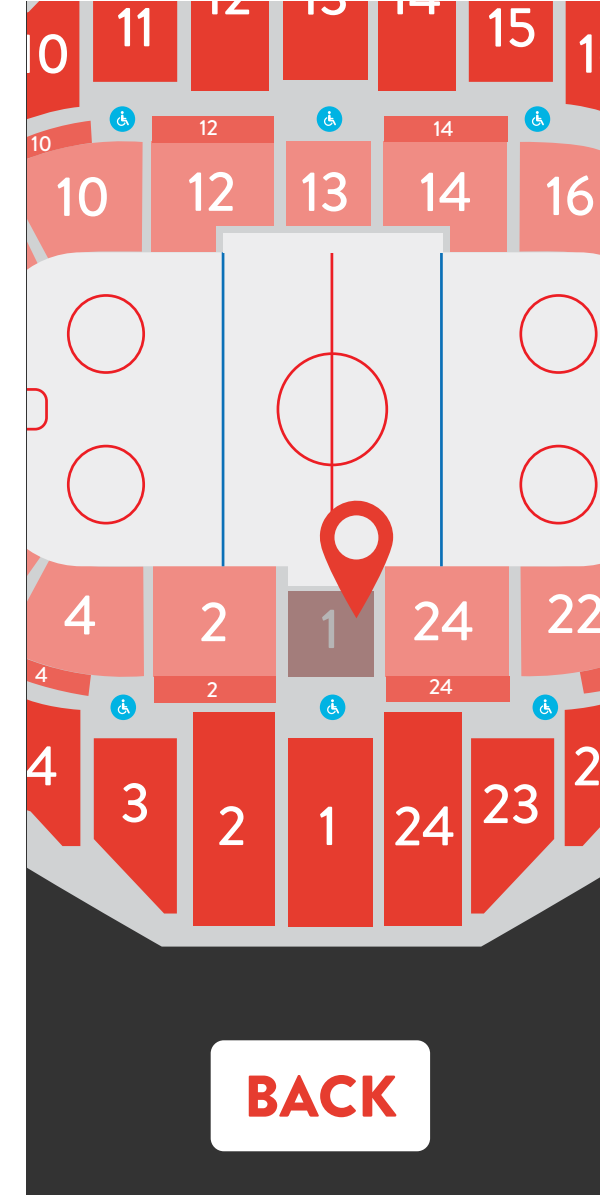

PEORIA CIVIC CENTER

Welcome back, Grant! ☰

57 Total Points

REDEEMABLE CONCESSIONS

- 8pts.** Non-Alcoholic Beverage
- 12pts.** Alcoholic Beverage
- 10pts.** Popcorn
- 12pts.** Hot Dog

MOBILE APP

MOBILE APP

CONCLUSION