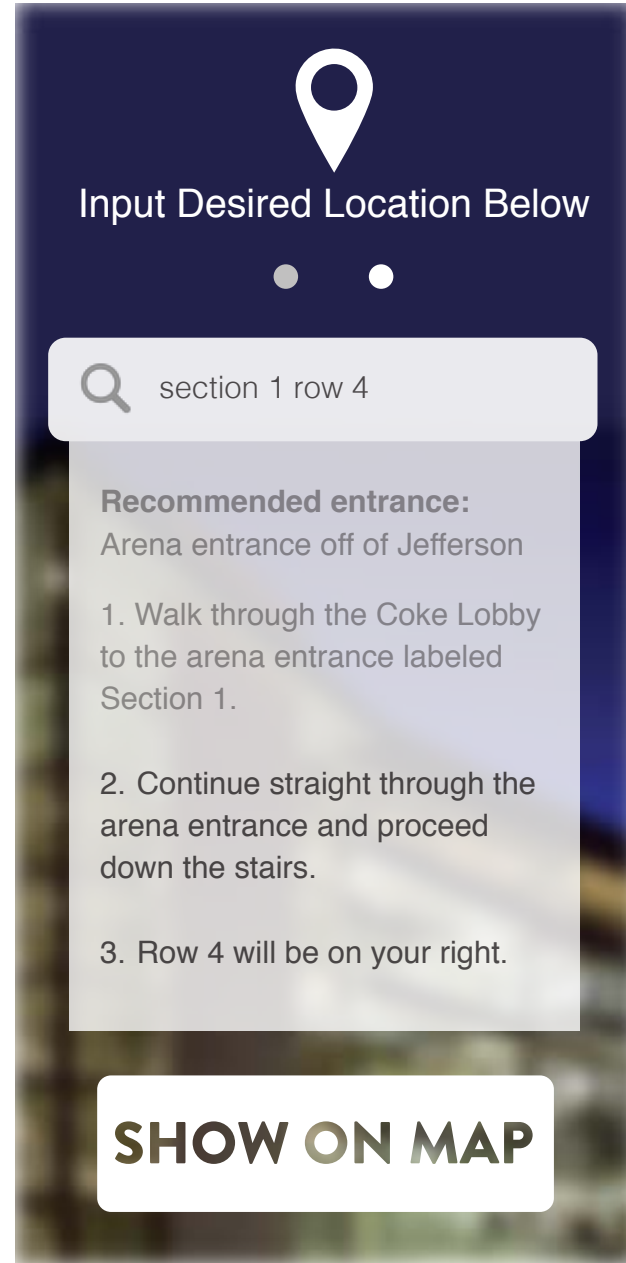

PEORIA CIVIC CENTER

Welcome back, Grant! ☰

57 Total Points

REDEEMABLE CONCESSIONS

- 8pts.** Non-Alcoholic Beverage
- 12pts.** Alcoholic Beverage
- 10pts.** Popcorn
- 12pts.** Hot Dog

MOBILE APP

MOBILE APP

CONCLUSION

- Clean, modern, and attention grabbing visual identity
- Uses preexisting signage/mounting with a fresh and updated appearance, not a complete overall
- Signage and iconography creates clarity and simplicity
- Unified, consistent, and functional wayfinding system