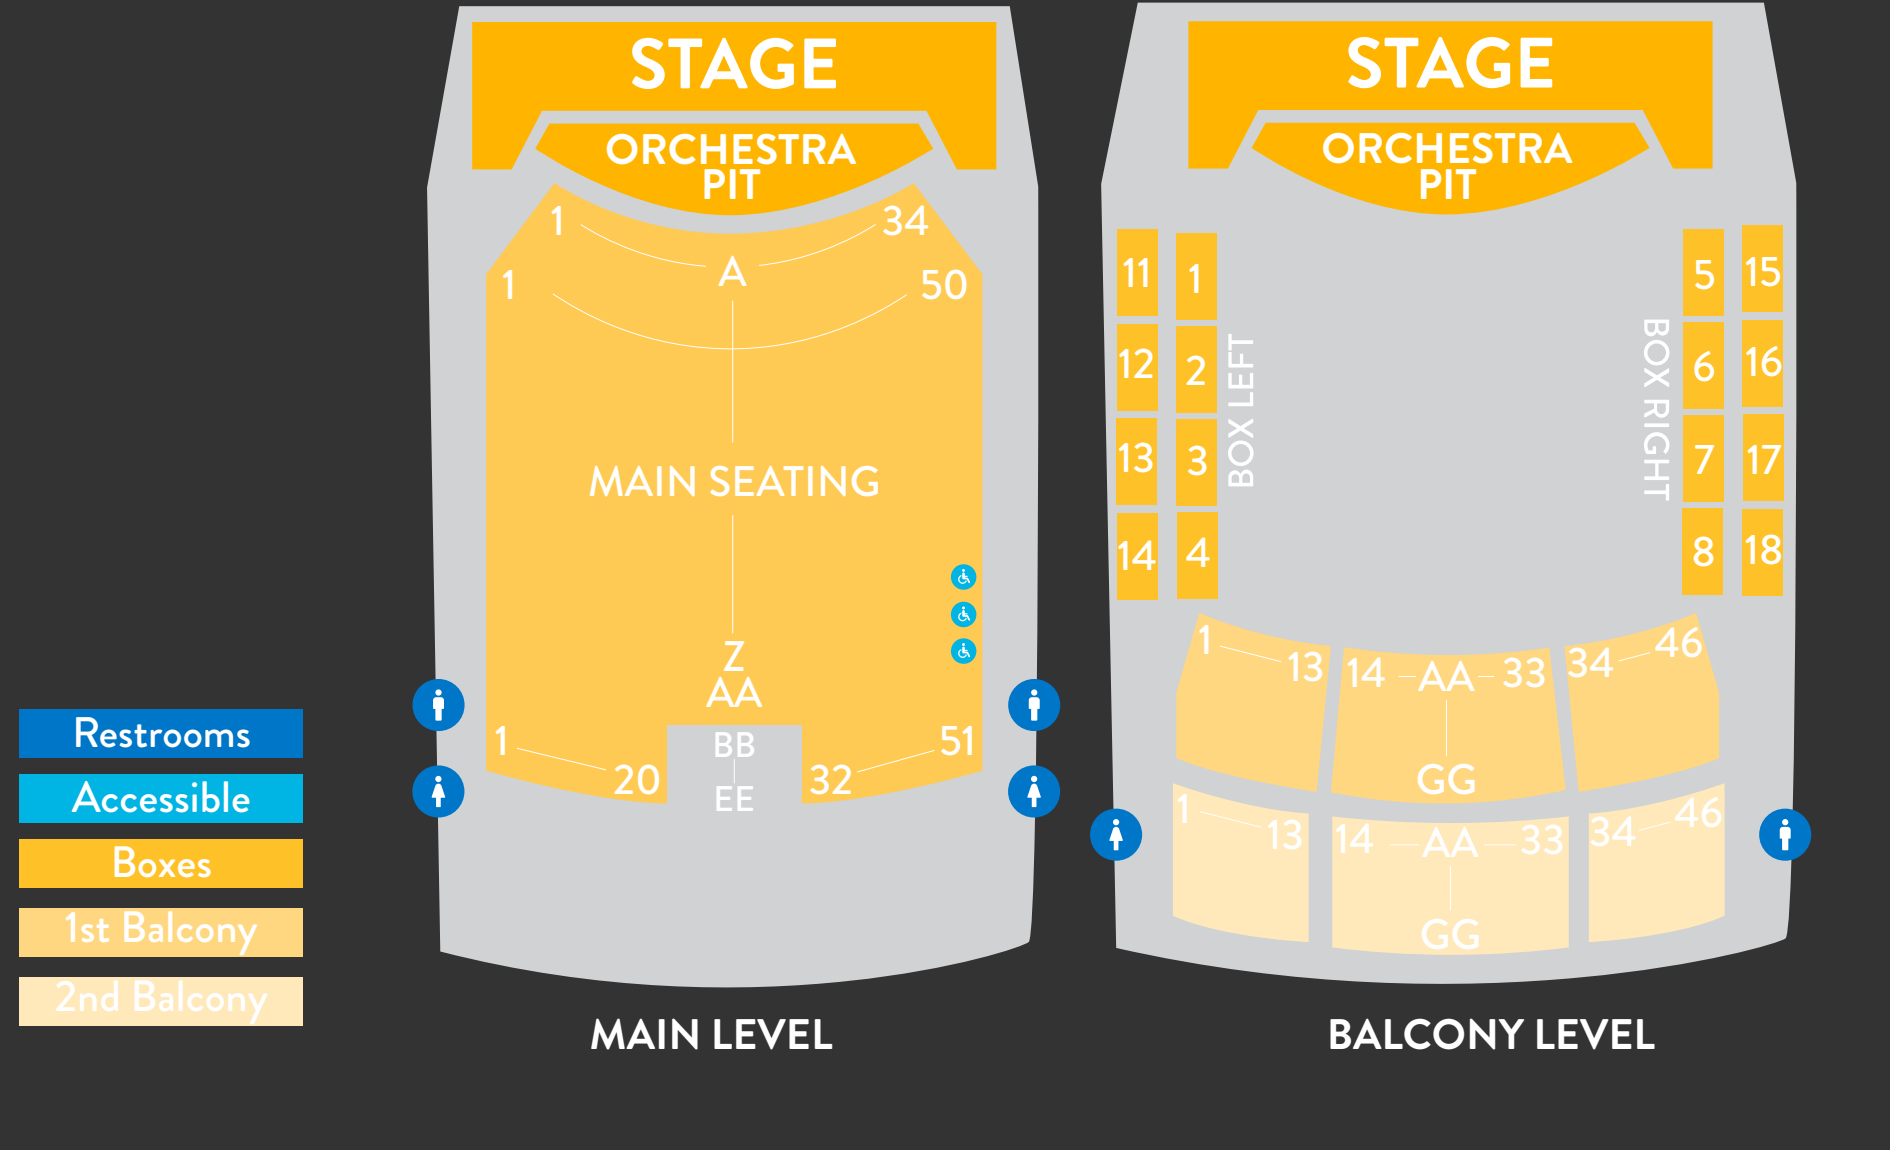

Accessible
Riser
Lower Bowl
Mezzanine
Upper Bowl

HOCKEY LAYOUT

Accessible
Lower Bowl
Mezzanine
Upper Bowl

MAPS

MAPS

THEATRE LAYOUT

MAPS

DIRECTORY

WELCOME TO THE
PEORIA CIVIC CENTER

★ YOU ARE HERE
+ FIRST AID
♿ RESTROOMS
🍷 CONCESSIONS
🛗 ELEVATORS

1 GREAT HALL ENTRANCE
2 TOYOTA BOX OFFICE ENTRANCE
3 TERRAZZO ENTRANCE
4 MONROE THEATER ENTRANCE
5 FULTON THEATER ENTRANCE
6 SKYLIGHT LOBBY ENTRANCE
7 TRIANGLE LOBBY ENTRANCE
8 ARENA ENTRANCE
9 ARENA ENTRANCE
10 ARENA VIP ENTRANCE