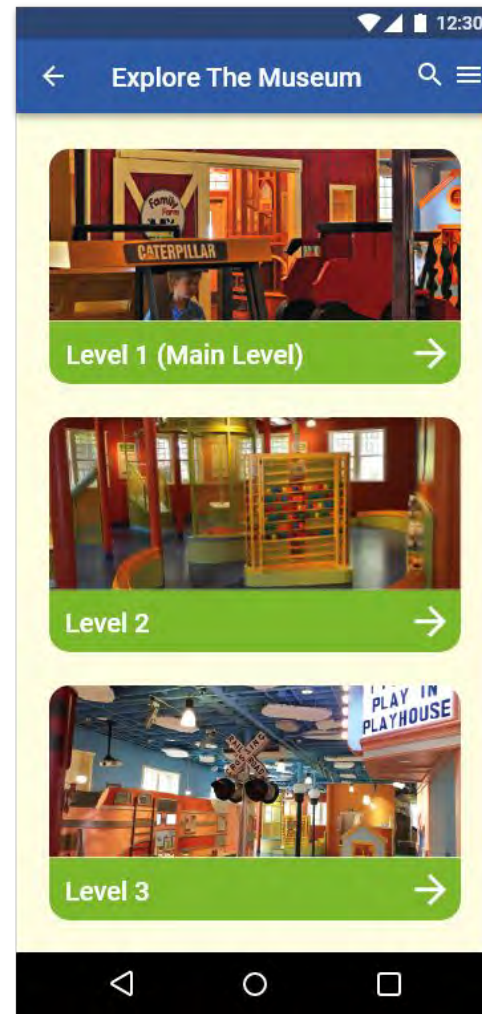

Expiration: Security Code:

Billing Address:

Billing address is the same as personal address

Street Address

State Zip Code

[Finish](#)

Level 1 (Main Level) 12:30

View Large Map

Main Level Featured Exhibits:

Motion Commotion  [^]
 Exploring momentum, gravity, speed, force and distance is fun with balls that roll down ramps, travel through shoots, launch into nets and stand on air.

View On Large Map

- By Your River Gently Flowing, Illinois ^v
- All Construction Great And Small ^v
- Sand Porch ^v
- Mind Zone ^v
- Peoria Then & Now Interactive Wall ^v
- Family Farm ^v
- Starved Rock Climbing Wall ^v
- Caterpillar Classroom Area ^v