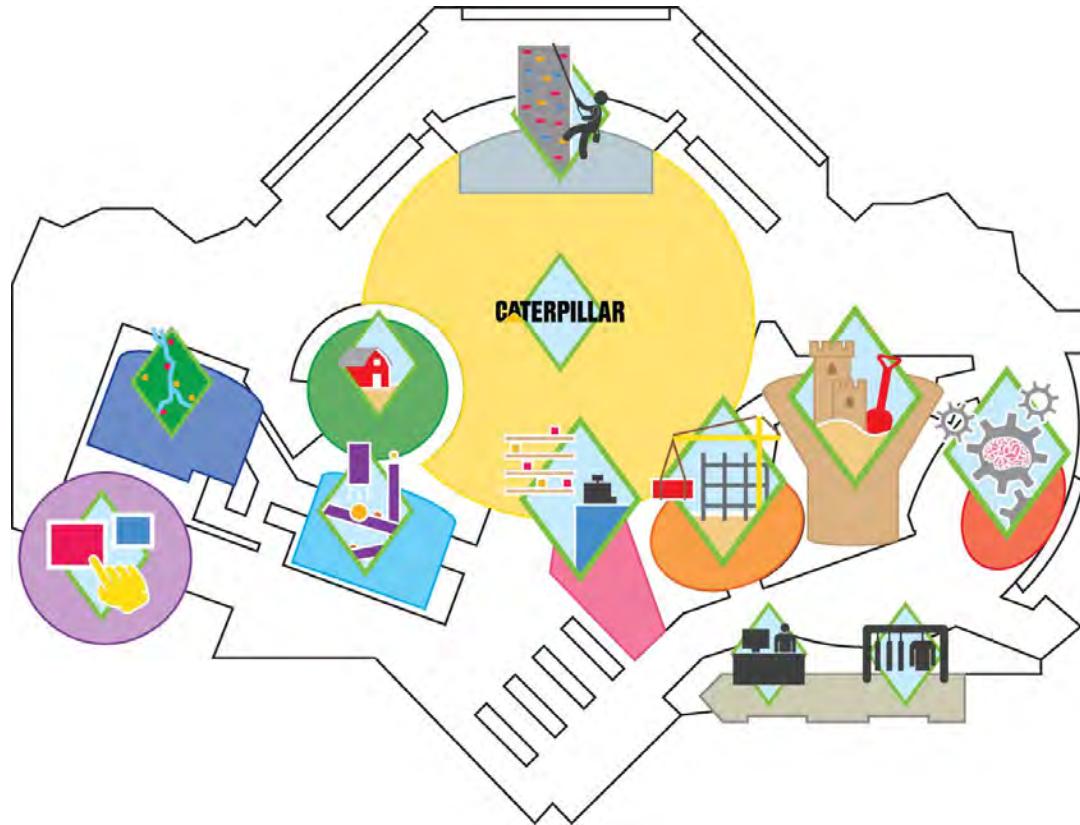

World Of Science Lab

World Of Science TV Wall

Interactive Paint Wall

Weather Station

Imax Theatre

**Pizza On The
Prairie Cafe**

Peoria Time Line Walkway

Space Center Terrace

Museum Store

Information

Coat Check

Elevators

Phones

**Water
Fountains**

Bathrooms

Museum Map: Main Level