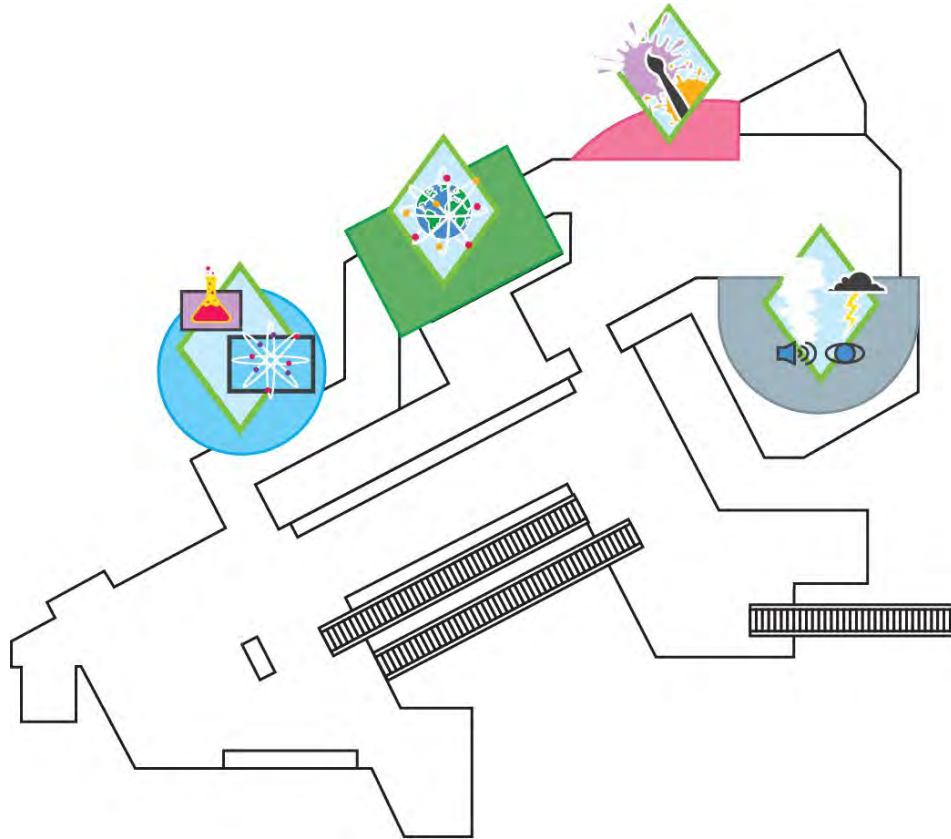

Museum Map: Level 2