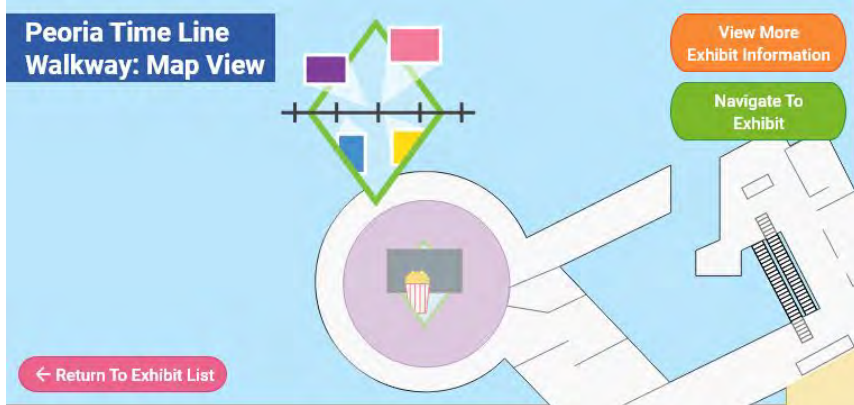

View On Large Map

Weather Station

Interactive Paint Wall: Map View

View More Exhibit Information

Navigate To Exhibit

Return To Exhibit List

Weather Station: Map View

View More Exhibit Information

Navigate To Exhibit

Return To Exhibit List

Level 2

View Large Map

Level 2 Featured Exhibits:

- World Of Science Lab
- World Of Science TV Wall
- Interactive Paint Wall
- Weather Station**

Weather Station

Our new WMBD Weather Station features green screen technology, current weather and informative, interactive touch screens. Hands on, fun and engaging for both children and adults. Museum visitors of all ages will work together and role play as they become meteorologists, newscasters, and producers bringing live weather to their families and other guests visiting the museum.

View On Large Map

Level 3 Featured Exhibits:

Peoria Time Line Walkway

Walk along and learn about some of the most important and pivotal events in Peoria's history. As you walk along the pathway, you'll travel from the very beginnings of the city and its founding to the present day.

[View On Large Map](#)

Imax Theatre ▼

Pizza On The Prairie Cafe ▼

Space Center Birthday Terrace ▼

Imax Theatre: Map View

Level 3 Featured Exhibits:

Peoria Time Line Walkway ▼

Imax Theatre