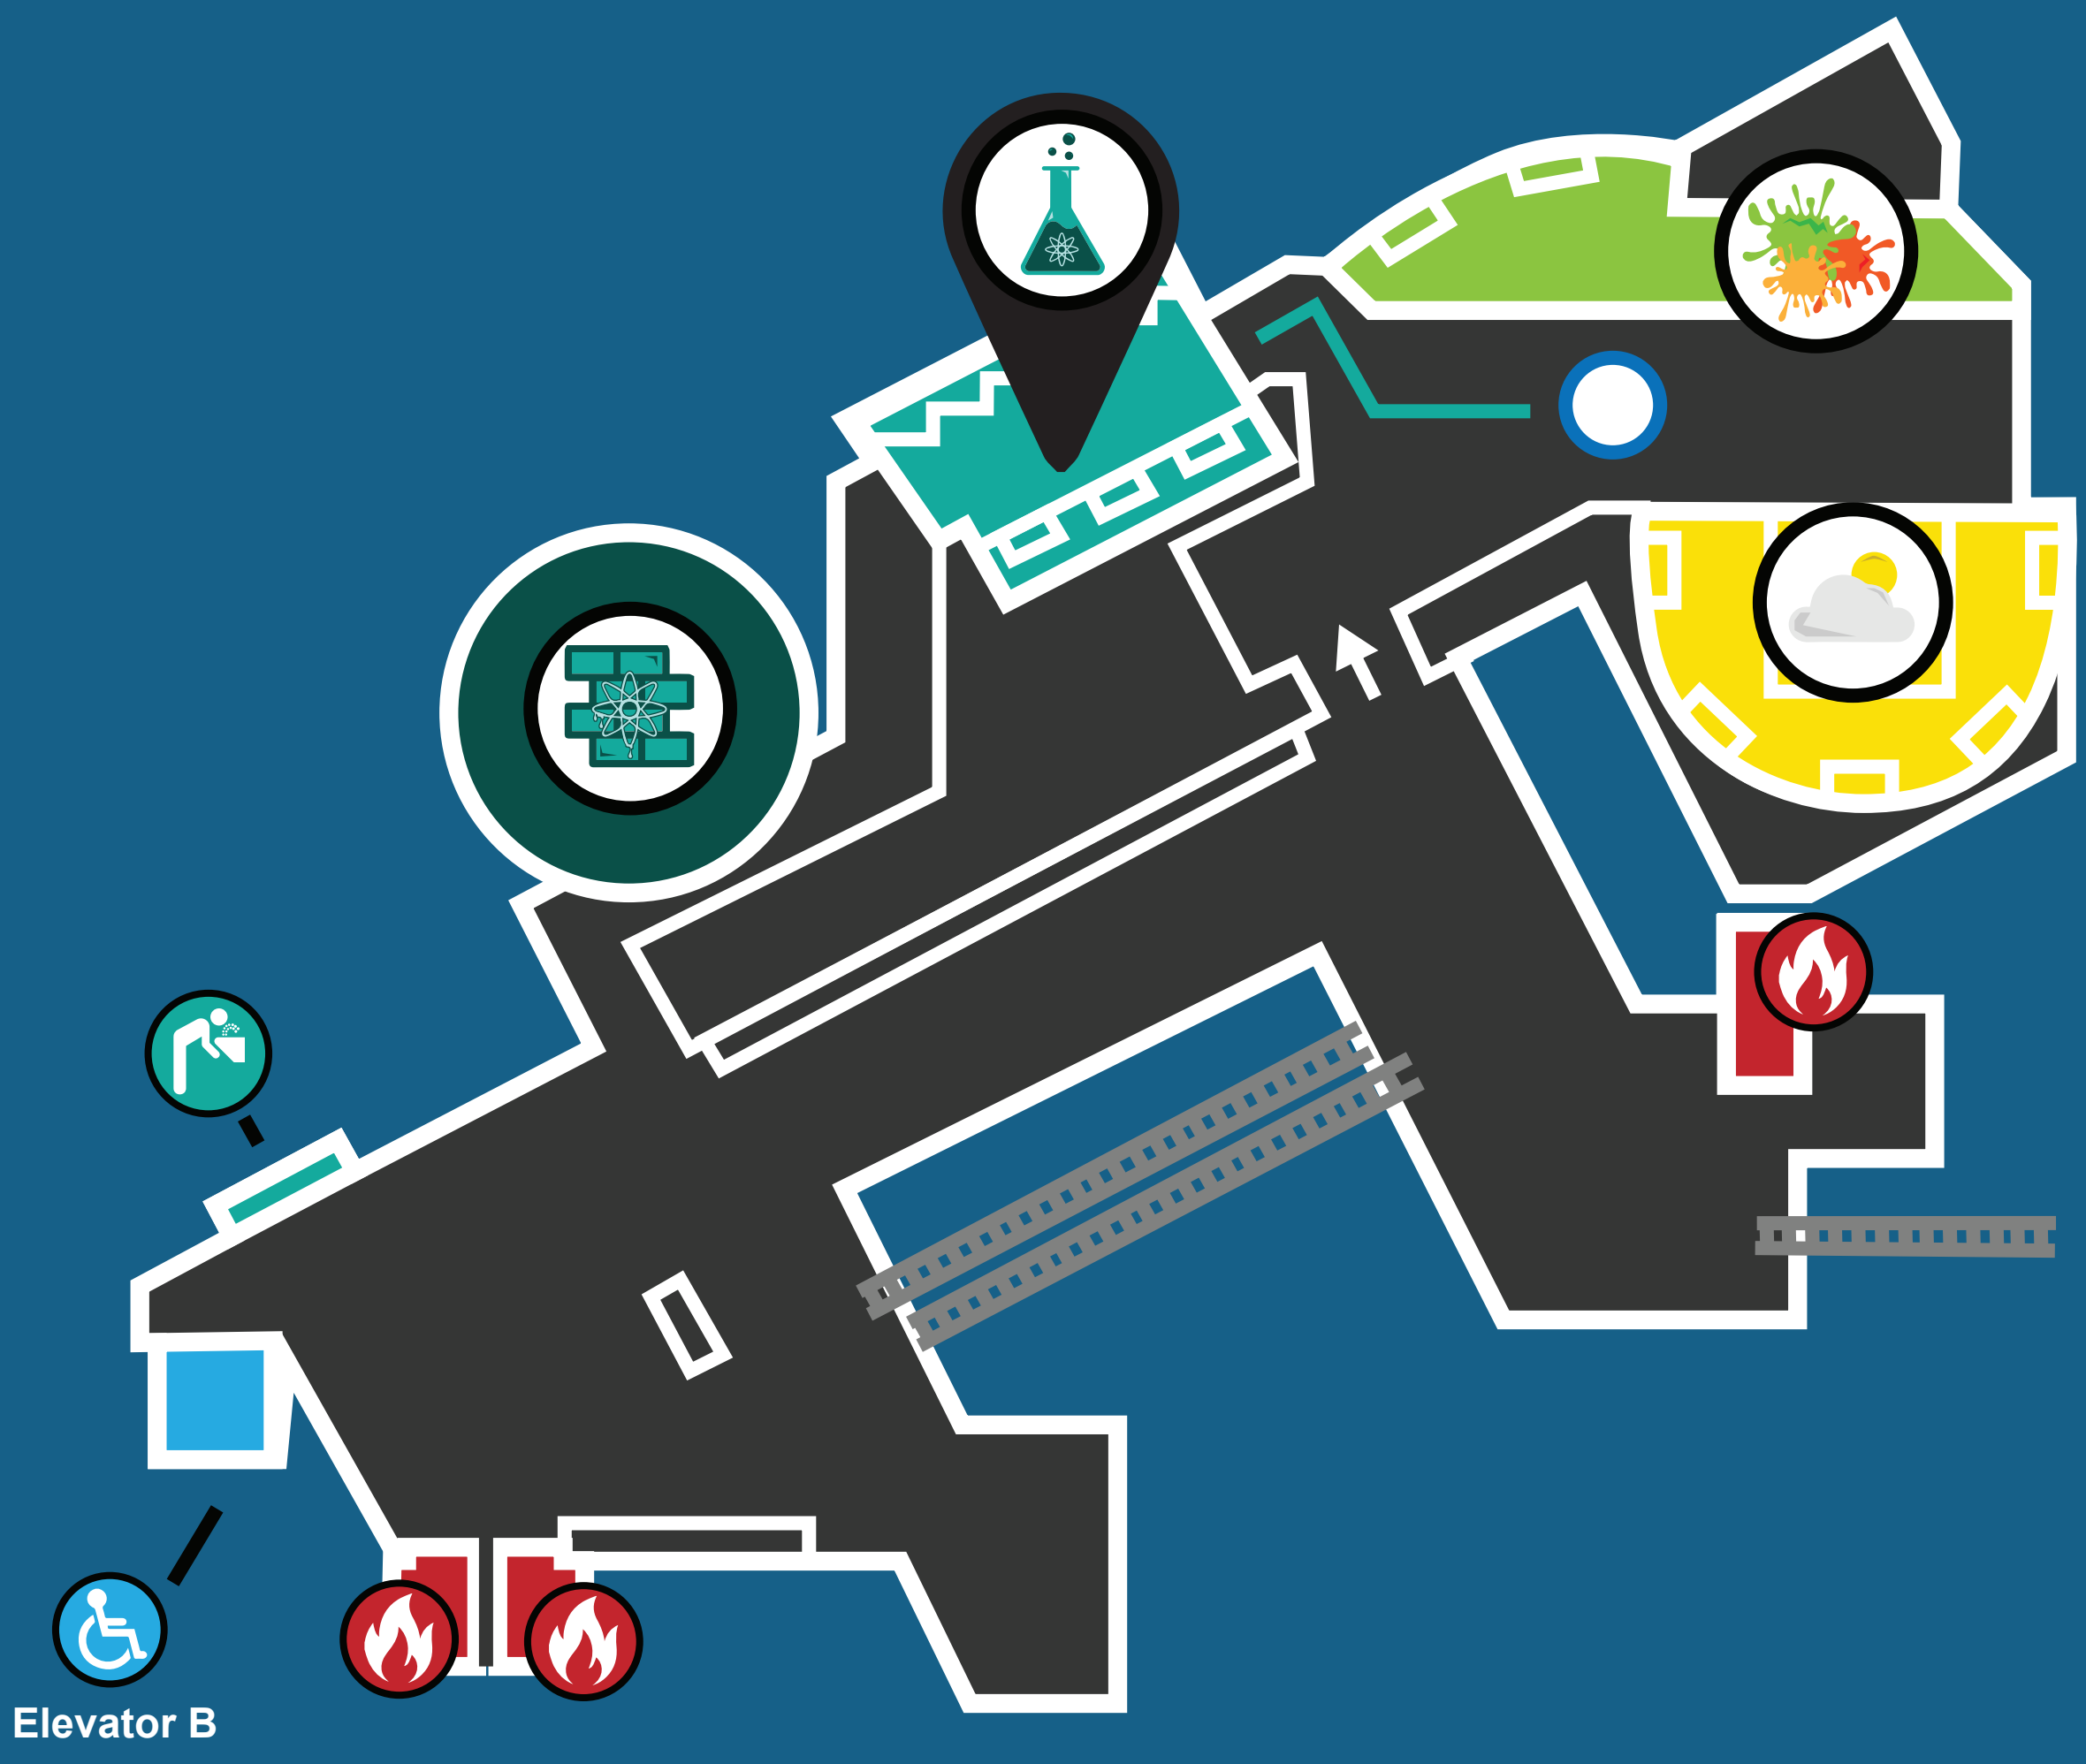

Mind Zone

Peoria, Then & Now

Family Farm

Starved Rock

Home

Map

Info

Profile

More

Level Two

Elevator B

Exhibits

World of Science Lab

World of Science Wall

Paint Wall

Weather Station